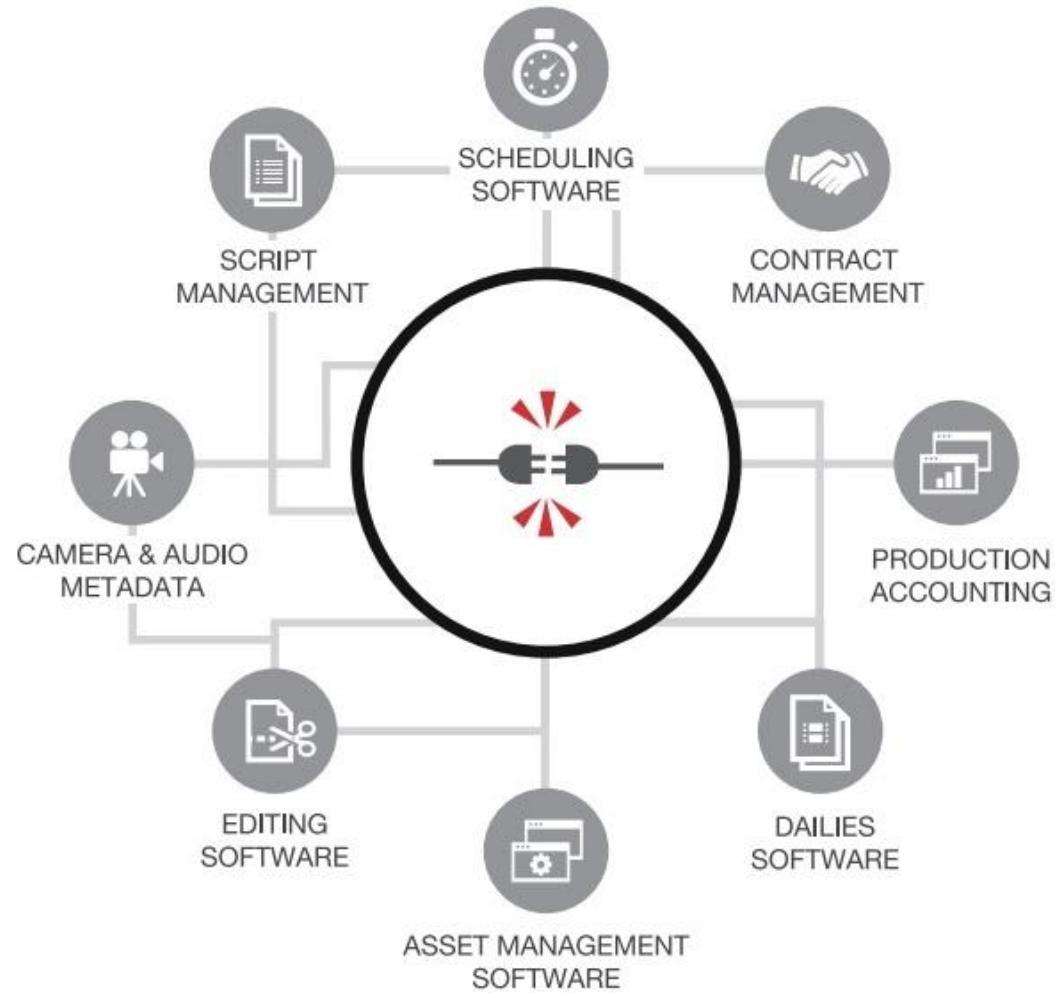

# Silos of TV and Film Production Data

# MarkLogic Data Hub Solution for Film and Television

MarkLogic Data Hub Solution

# Production Data Hub for Television & Film Workflow